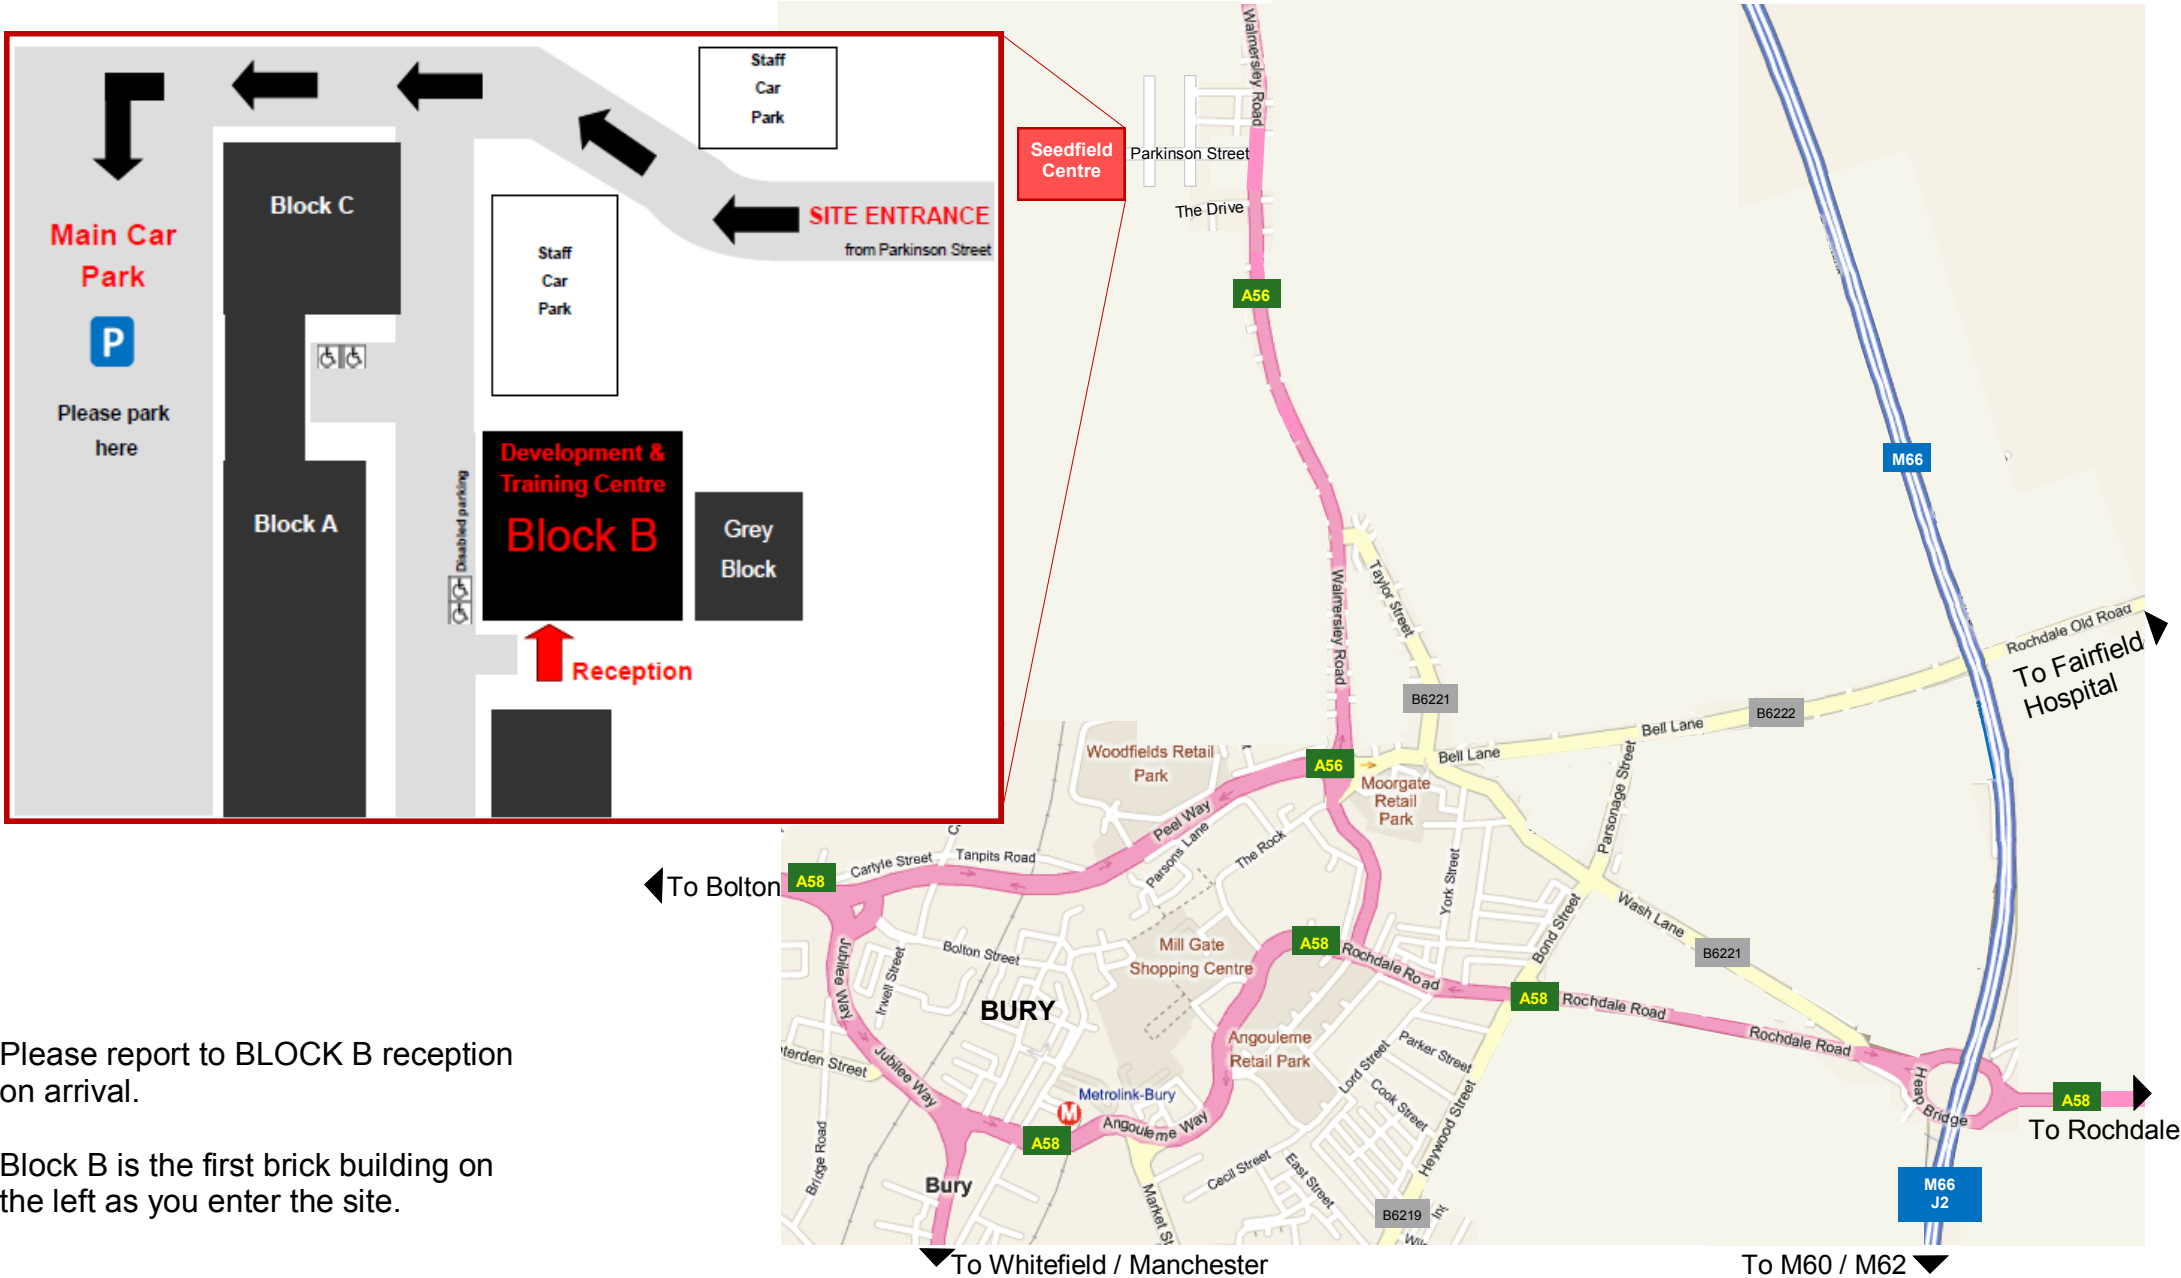

# BURY—Seedfield Centre

Educational Development and Training Centre  
Parkinson Street  
Bury  
BL9 6NY

Please report to BLOCK B reception on arrival.

Block B is the first brick building on the left as you enter the site.