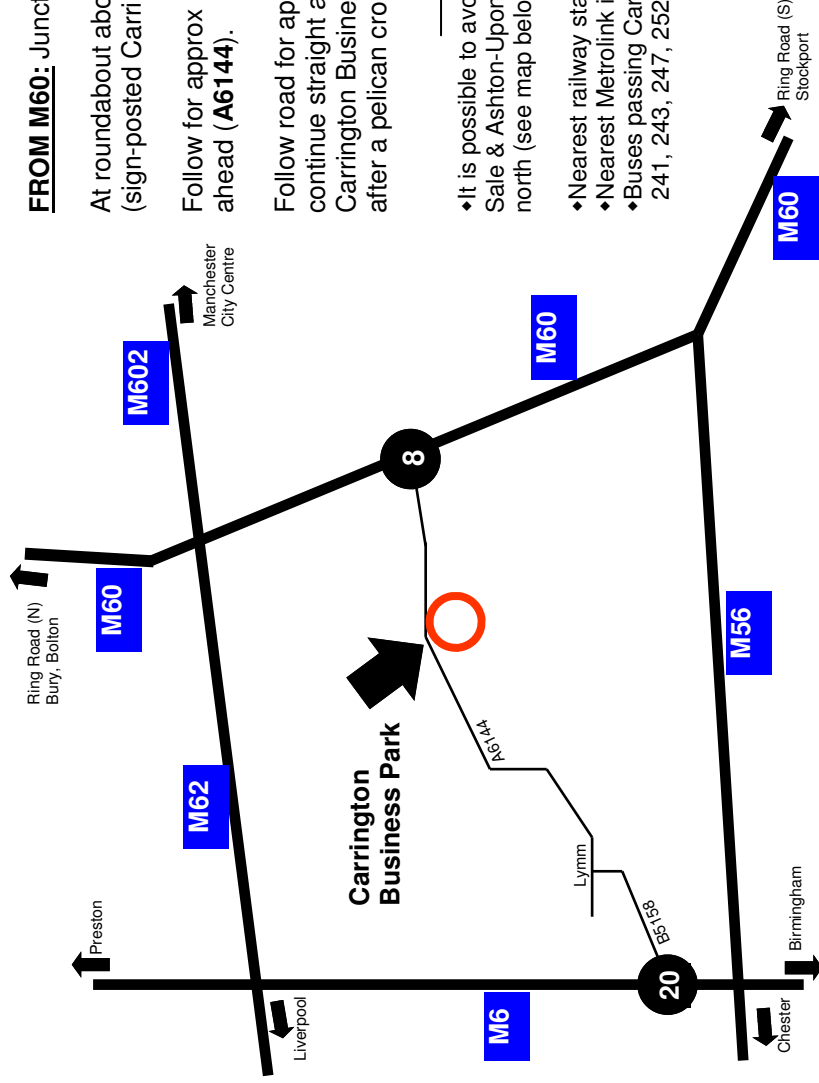

Directions to Carrington Business Park, Manchester Road, Carrington, M31 4DD

Directions

FROM M60: Junction 8 (sign-posted Carrington).

At roundabout above motorway turn onto **A6144** (sign-posted Carrington).

Follow for approx 1.3 miles. At traffic lights go straight ahead (**A6144**).

Follow road for approx 1.2 miles. At traffic lights continue straight ahead for approx 0.6 miles. Carrington Business Park is on the left immediately after a pelican crossing.

It is possible to avoid motorways by taking a route via either Sale & Ashton-Upon-Mersey, or Urmston & Flixton to the north (see map below).

- Nearest railway station is Flixton (approx 2 miles).
- Nearest Metrolink is Brooklands (approx 4 miles).
- Buses passing Carrington Business Park: 241, 243, 247, 252, 255 and 267.

← To Lymm & M6 A6144 - MANCHESTER ROAD MAIN ENTRANCE To M60 →

No Parking

No Parking

Security Hut

Disabled Parking

PLEASE REPORT TO MAIN RECEPTION

Overflow Parking
P

Main Car Park
P