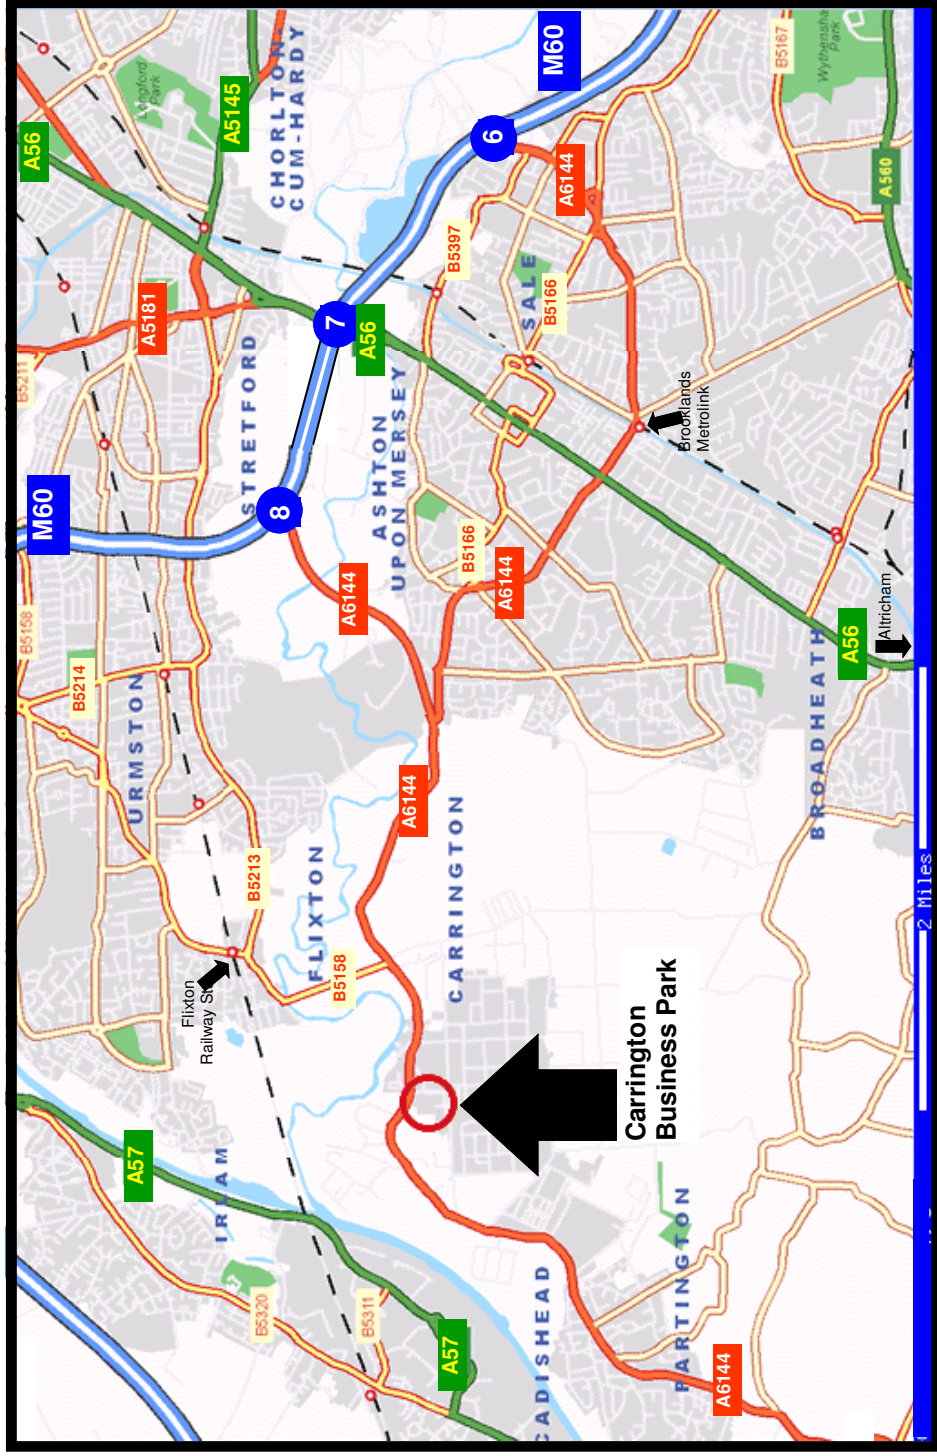

Directions to Carrington Business Park, Manchester Road, Carrington, M31 4DD

Directions

FROM M60: Junction 8 (sign-posted Carrington).

At roundabout above motorway turn onto **A6144** (sign-posted Carrington).

Follow for approx 1.3 miles. At traffic lights go straight ahead (**A6144**).

Follow road for approx 1.2 miles. At traffic lights continue straight ahead for approx 0.6 miles. Carrington Business Park is on the left immediately after a pelican crossing.

It is possible to avoid motorways by taking a route via either Sale & Ashton-Upon-Mersey, or Urmston & Flixton to the north (see map below).

- Nearest railway station is Flixton (approx 2 miles).
- Nearest Metrolink is Brooklands (approx 4 miles).
- Buses passing Carrington Business Park: 241, 243, 247, 252, 255 and 267.

← To Lymm & M6 A6144 - MANCHESTER ROAD MAIN ENTRANCE To M60 →

No Parking

No Parking

Security Hut

Disabled Parking

PLEASE REPORT TO MAIN RECEPTION

Overflow Parking
P

Main Car Park
P